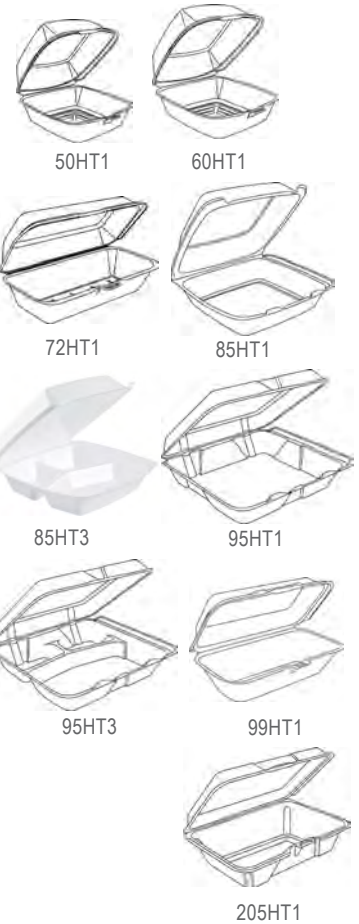

FOAM CARRYOUT

WHITE FOAM HINGED LID CONTAINERS

H x L x W in inches

06807	50HT1 Hamburger Tray	2.19 x 5.18 x 5.44	500/case
24011	60HT1 Sandwich Tray	3 x 5.82 x 6.11	500/case
941072	72HT1 Hot Dog Tray	2.3 x 7.12 x 3.79	500/case
971085	85HT1 Medium 1 Compartment	3.2 x 8.36 x 7.96	200/case
971086	85HT3 Medium 3 Compartment	3.2 x 8.36 x 7.96	200/case
971090	90HT1 Large 1 Compartment	3 x 9.4 x 9.01	200/case
971091	90HT3 Large 3 Compartment	3 x 9.4 x 9.01	200/case
971095	95HT1 Large 1 Compartment	3 x 9.5 x 9.19	200/case
971096	95HT3 Large 3 Compartment	3 x 9.5 x 9.19	200/case
971099	99HT1R Hoagie Tray	3.3 x 9.8 x 5.2	500/case
971005	205HT1 All Purpose 1 Compartment	2.9 x 9.25 x 6.42	200/case
971006	206HT1 All Purpose 1 Compartment	2.6 x 9.25 x 6.38	200/case